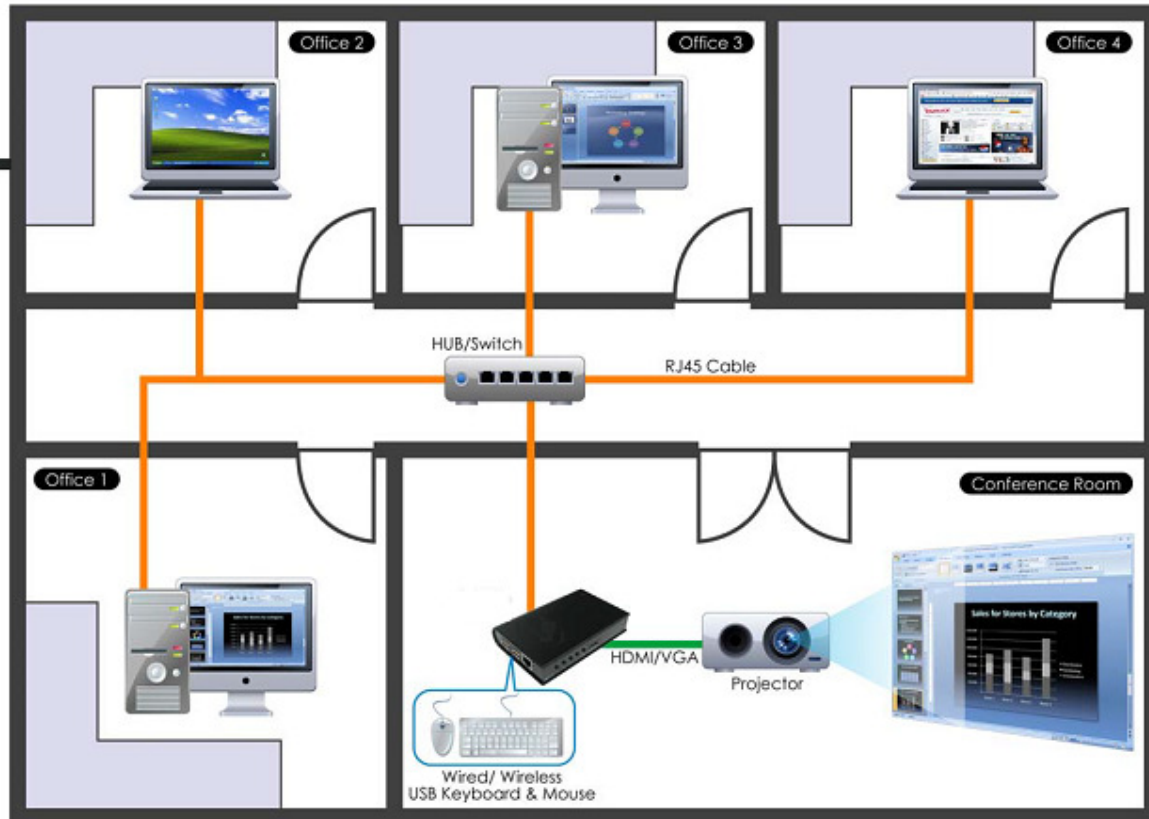

S.C. MultiNET S.R.L. Romania, Baia Mare, bd. Unirii nr.11 A/J, cod 430271 Tel. 0262-222201, fax: 0262-220729 arpi@multinet.ro, www.videocapture.multinet.ro R.C.: J24/1183/1994, C.U.I.: RO 5783680			
17 Ani de Buna Practica in MULTImedia&NETworking	IBAN: RO87 BTRL 0250 1202 A485 12XX Baia Mare	RO-7006 RO-2363	Nr.7006 3-3-2009	Nr.2363 3-3-2009

Office & Industrial Automation & Command and Control Rooms

- You can remote control your PC from your desk, and display your PC screen on projector in the conference room. You don't have to bring your laptop for business presentation.
- You can remote control computers located in different places in a factory, which command and control industrial processes.
- Easily switch between connected PCs (up to 4) by using buttons on Ethernet to HDMI / VGA converter

  IBM Business Partner	LEXMARK PARTNER Service@Sales Autorizat	TOSHIBA Leading Innovation >>> Service&Sales Autorizat Notebooks Copiatoare	2011 Preferred Partner 	matrox Digital Video Solutions Dealer Autorizat