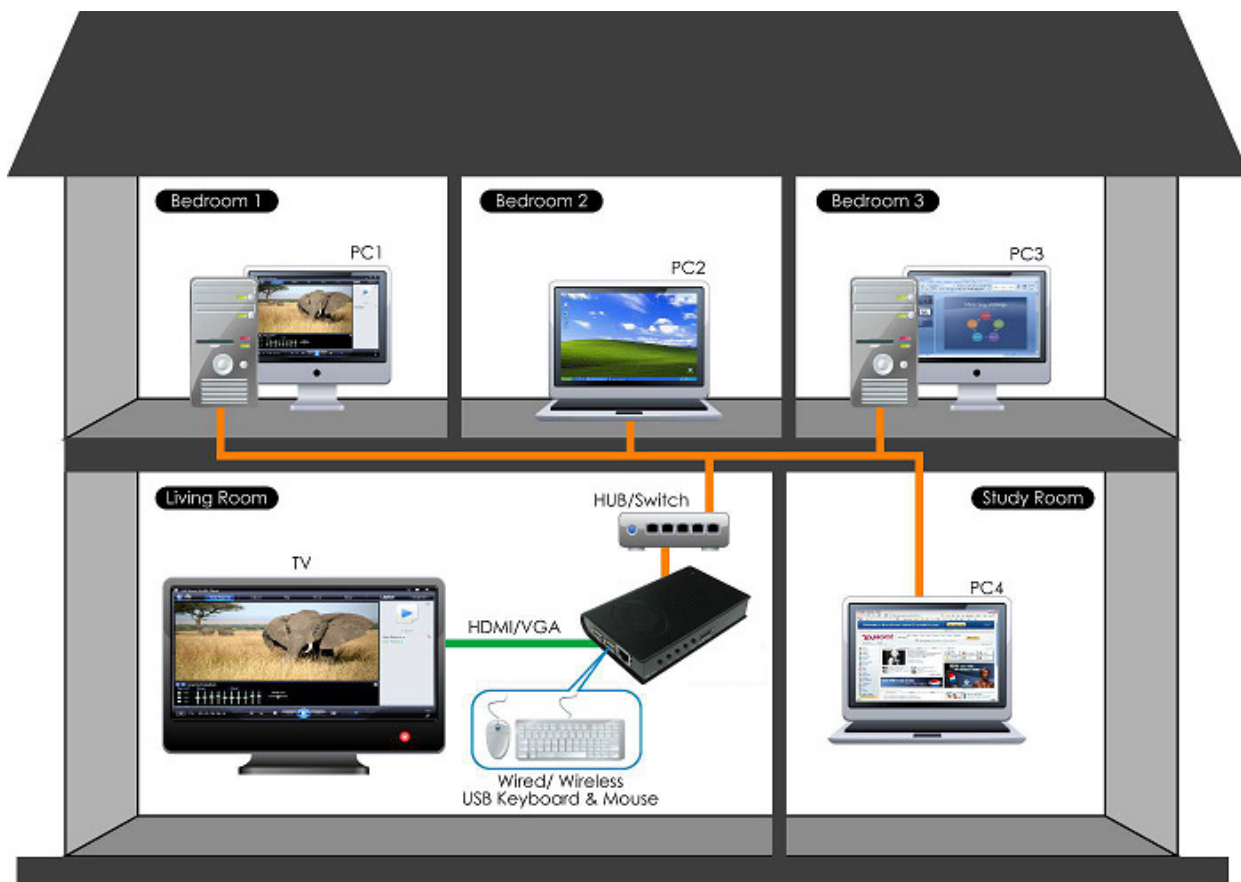

5. Package Contents

- Ethernet to HDMI / VGA converter
- Audio Cable
- RJ45 Cable
- Power Adapter (DC5V, 2A)
- Driver CD

6. Applications

Home & Office & TV Studio

- You can use your HDMI TV as your computer monitor, you can surf websites, work on your PC, play games and watch movies on your HDMI TV from your PC.
- Use up to 4 PC-s as Digital VTR-s & Video Sources for playing back media files via LAN in a TV Studio
- Easily switch between connected PCs (up to 4) by using buttons on Ethernet to HDMI / VGA converter

Office & Industrial Automation & Command and Control Rooms

- You can remote control your PC from your desk, and display your PC screen on projector in the conference room. You don't have to bring your laptop for business presentation.
- You can remote control computers located in different places in a factory, which command and control industrial processes.
- Easily switch between connected PCs (up to 4) by using buttons on Ethernet to HDMI / VGA converter