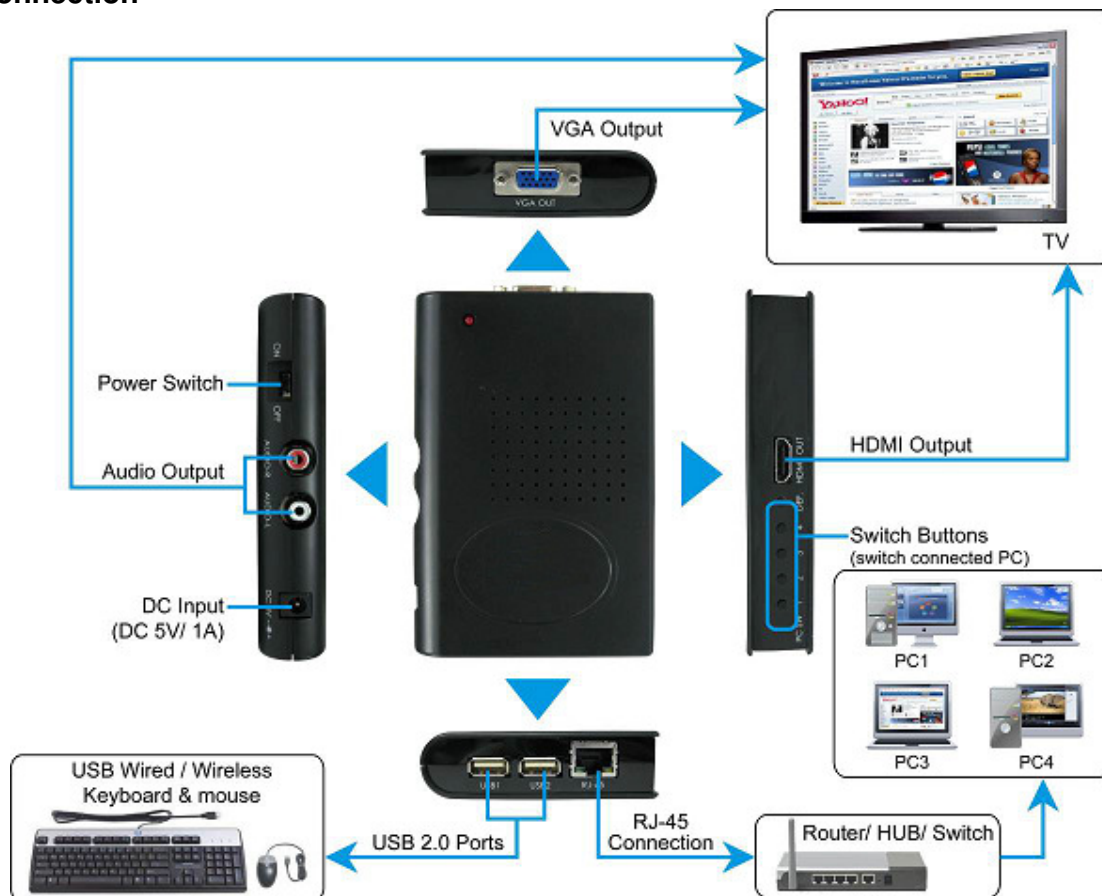

S.C. MultiNET S.R.L. Romania, Baia Mare, bd. Unirii nr.11 A/J, cod 430271 Tel. 0262-222201, fax: 0262-220729 arpi@multinet.ro, www.videocapture.multinet.ro R.C.: J24/1183/1994, C.U.I.: RO 5783680						
			17 Ani de Buna Practica in MULTImedia&NETworking	IBAN: RO87 BTRL 0250 1202 A485 12XX Baia Mare	RO-7006 RO-2363	Nr.7006 3-3-2009	Nr.2363 3-3-2009

3. Functions & Features

- HDMI output (including both video and audio output signals).
- Supports VGA output with audio output.
- Supports high resolution
  - HDMI-out: up to 1080p
  - VGA-out: up to 1920 x 1080
- Supports 1000Base-T / 100Base-T / 10Base-T RJ45 Ethernet.
- Easily switches between connected PC-s (up to 4) by using front panel buttons.
- Supports 2 x USB 2.0 ports for connecting USB keyboard and mouse.
- Compatible with **Windows 7 (32bit & 64bit), Vista (32bit & 64bit) and XP (32bit)**.
- Dimensions: 130(L) x 85(W) x 25(H) mm.
- Bundled Software:
  - Supports Distinct, Extended and Mirror Modes
  - Supports screen resolution and color quality adjustment in extended mode.
  - Allows you to rotate the screen on the add-on monitor by 90, 180 or 270 degrees
  - Supports online update automatically.
  - The software has been awarded Microsoft Windows Certification (Windows 7 / Vista / XP).
  - **Sound Effects** like 10-band Equalizer and 27 environment effects can enrich user's audio experience and enjoyment.

4. Connection

  IBM Business Partner	 Service@Sales Autorizat	 Leading Innovation >>> Service&Sales Autorizat Notebooks Copiatoare	2011 hp	 Digital Video Solutions Dealer Autorizat