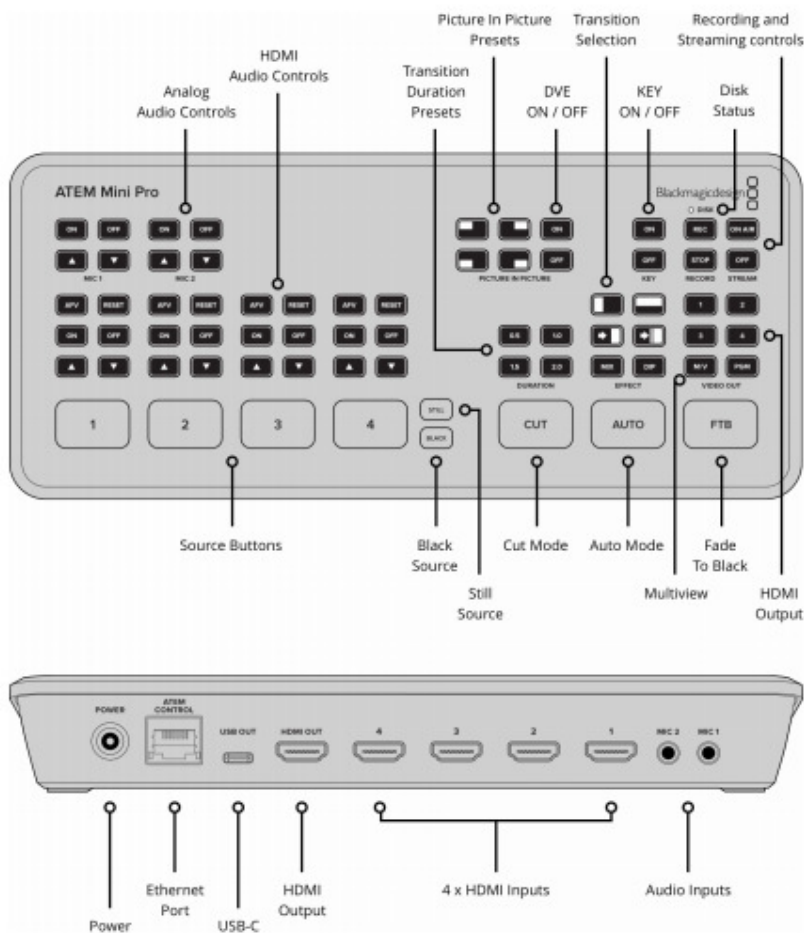

S.C. MultiNET S.R.L.

Romania, Baia Mare, Bd. Unirii Nr.11 A/J, Cod: 430271

Tel: 0262-222201, Fax: 0262-220729

arpi@multinet.ro, www.videocapture.multinet.ro

R.C.: J24 / 1183 / 1994, C.U.I.: RO 5783680

25 Ani de Buna Practica in MULTImedia&NETworking

IBAN: RO87 BTRL 0250 1202 A485 12XX Baia Mare

RO-3934
RO-9078

Nr.9078
26-6-2015

Nr.3934
26-6-2015

Standards

HD Video Input Standards

720p50, 720p59.94, 720p60
1080p23.98, 1080p24, 1080p25,
1080p29.97, 1080p30, 1080p50,
1080p59.94, 1080p60
1080i50, 1080i59.94, 1080i60

HD Video Output Standards

1080p23.98, 1080p24, 1080p25,
1080p29.97, 1080p30, 1080p50,
1080p59.94, 1080p60

Ultra HD Video Standards

None

Video Sampling

4:2:2 YUV

Color Precision

10-bit

Color Space

Rec 709

HDMI Input Resolutions

from Computers

1280 x 720p 50Hz, 59.94Hz and 60Hz
1920 x 1080p 23.98, 24, 25, 29.97,30,
50, 59.94 and 60Hz
1920 x1080i 50 and 59.94Hz 60Hz

Colorspace Conversion

Hardware based real time.

Audio Mixer

6 input x 2 channel mixer.
Selectable On/Off/Audio-Follow-Video
per channel plus separate gain
control per channel.
Level and Peak metering. Plus new
Fairlight audio enhancements:
Compressor, Gate, Limiter, 6 bands of
parametric EQ. Master gain control.