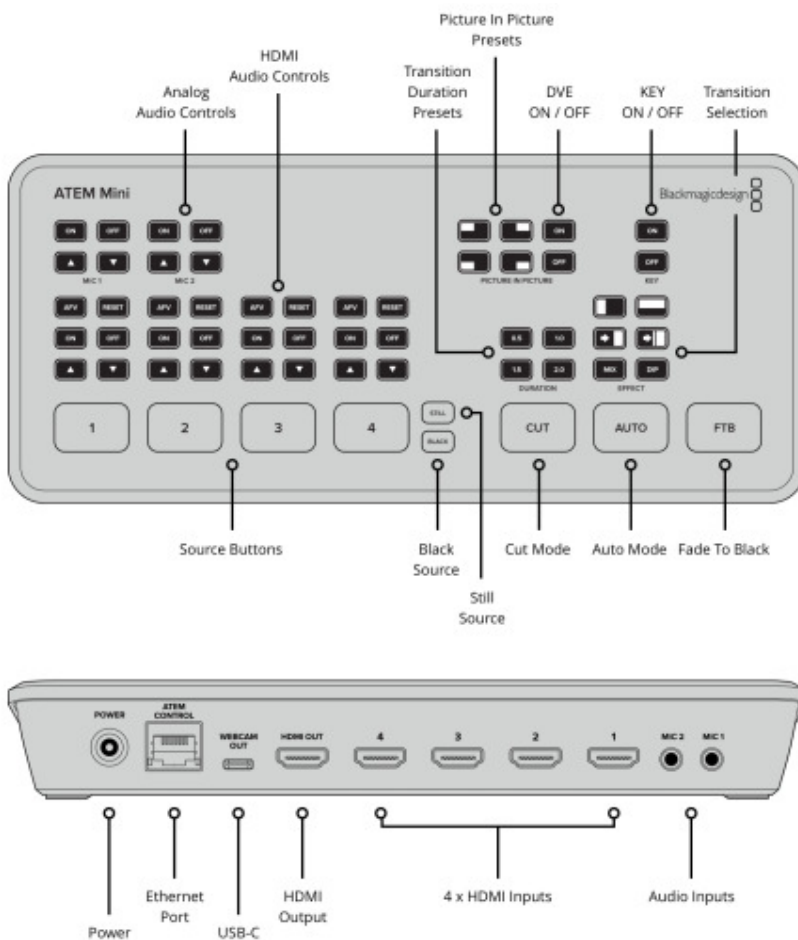

S.C. MultiNET S.R.L.

Romania, Baia Mare, Bd. Unirii Nr.11 A/J, Cod: 430271

Tel: 0262-222201, Fax: 0262-220729

arpi@multinet.ro, www.videocapture.multinet.ro

R.C.: J24 / 1183 / 1994, C.U.I.: RO 5783680

25 Ani de Buna Practica in MULTImedia & NETWORKing

IBAN: RO87 BTRL 0250 1202 A485 12XX Baia Mare

RO-3934
RO-9078

Nr.9078
26-6-2015

Nr.3934
26-6-2015

Standards

HD Video Input Standards

720p50, 720p59.94, 720p60
1080p23.98, 1080p24, 1080p25,
1080p29.97, 1080p30, 1080p50,
1080p59.94, 1080p60
1080i50, 1080i59.94, 1080i60

HD Video Output Standards

1080p23.98, 1080p24, 1080p25,
1080p29.97, 1080p30, 1080p50,
1080p59.94, 1080p60

Ultra HD Video Standards

None

Video Sampling

4:2:2 YUV

Color Precision

10-bit

Color Space

Rec 709

HDMI Input Resolutions

from Computers

1280 x 720p 50Hz, 59.94Hz and 60Hz
1920 x 1080p 23.98, 24, 25, 29.97,30,
50, 59.94 and 60Hz
1920 x1080i 50 and 59.94Hz 60Hz

Colorspace Conversion

Hardware based real time.

Audio Mixer

6 input x 2 channel mixer.
Selectable On/Off/Audio-Follow-Video
per channel plus separate gain
control per channel.
Level and Peak metering. Plus new
Fairlight audio enhancements:
Compressor, Gate, Limiter, 6 bands of
parametric EQ. Master gain control.